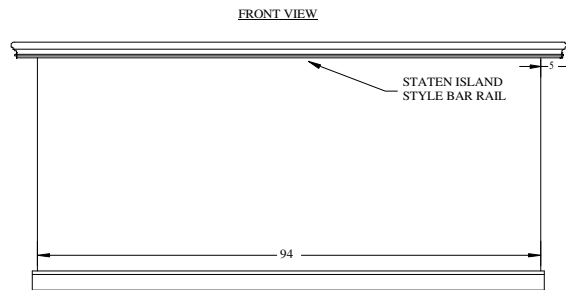

# DELUXE THEATER BAR

Wood Species: \_\_\_\_\_

Stain Color: \_\_\_\_\_

Length: 72" 98" 104" Other \_\_\_\_\_

36" LOWER BAR TOP, 42" UPPER BAR TOP

HEIGHT CONFIGURATION  
(CIRCLE ONE)

42" LOWER BAR TOP, 48" UPPER BAR TOP