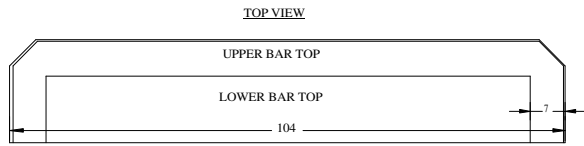

# DELUXE THEATER BAR

Wood Species: \_\_\_\_\_

Stain Color: \_\_\_\_\_

Length: 72" 98" 104" Other \_\_\_\_\_

36" LOWER BAR TOP, 42" UPPER BAR TOP

HEIGHT CONFIGURATION  
(CIRCLE ONE)

42" LOWER BAR TOP, 48" UPPER BAR TOP