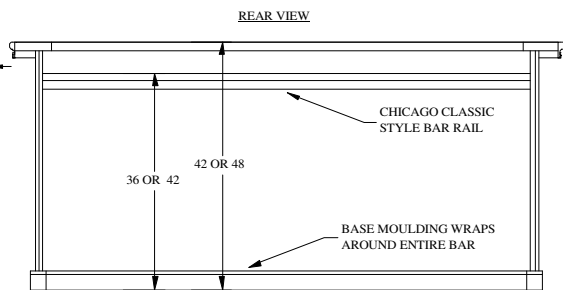

# DELUXE THEATER BAR

Wood Species: \_\_\_\_\_

Stain Color: \_\_\_\_\_

Length: 72" 98" 104" Other \_\_\_\_\_

36" LOWER BAR TOP, 42" UPPER BAR TOP

HEIGHT CONFIGURATION  
(CIRCLE ONE)

42" LOWER BAR TOP, 48" UPPER BAR TOP