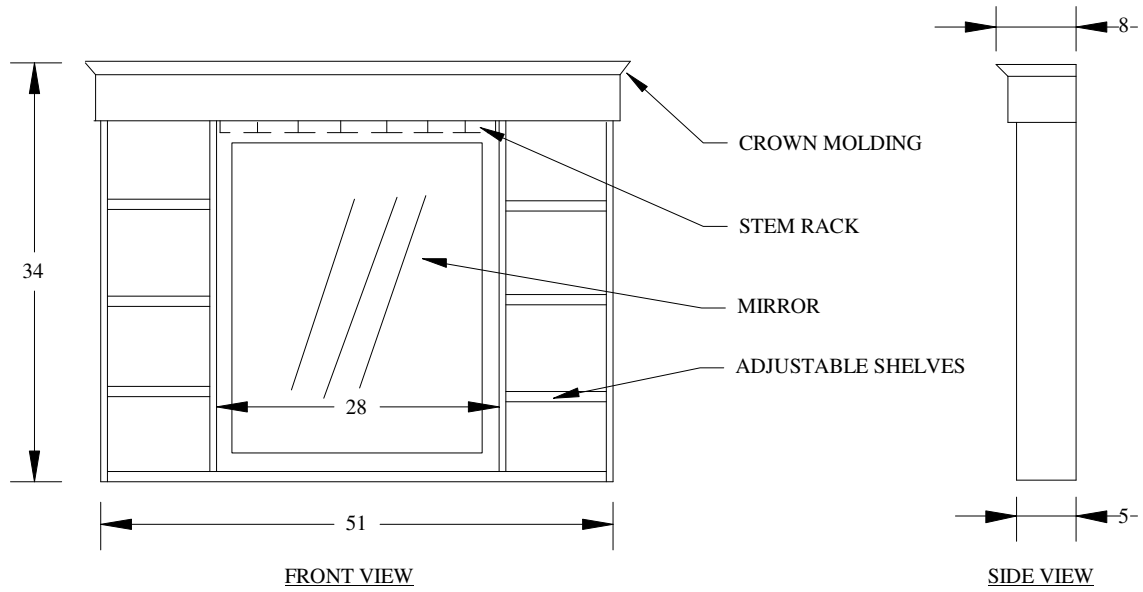

WALL HUNG BACK BAR

Wood Type: _____

Stain Color: _____

Additional Length: _____

Primo Craft Inc.